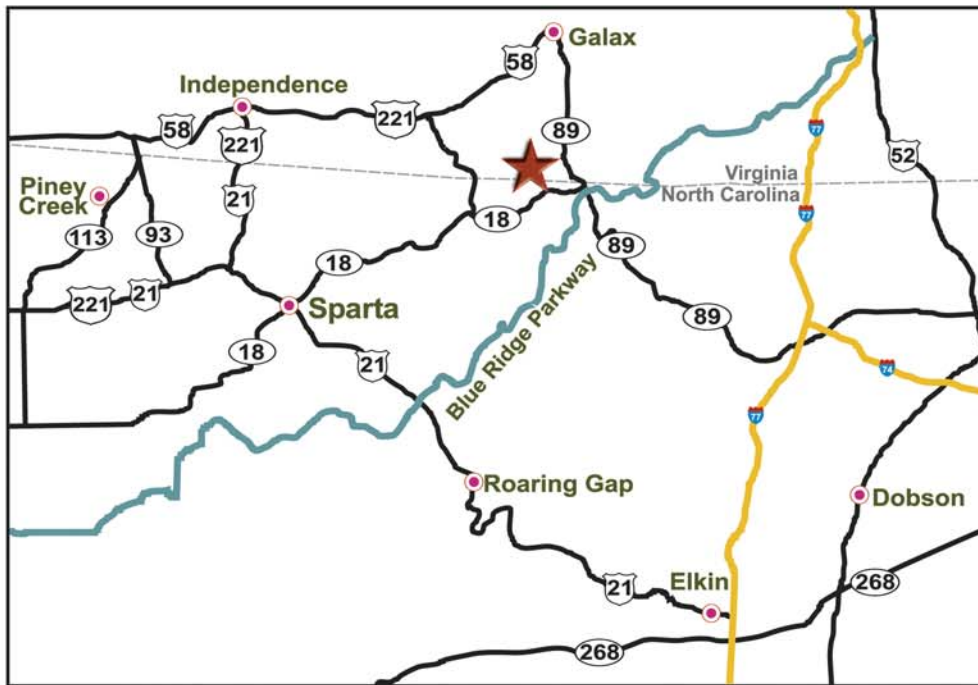

Deer Creek Motorcoach Resort Directions

Directions:

From Winston Salem: Take Highway 52 North to I-74 around Mt. Airy. Take Exit 6, Highway 89, turn left at end of ramp. West on Highway 89 approximately 15 miles across Virginia state line. Continue 1/2 mile past the Blue Ridge Parkway. Entrance to Edmonds Rd (Deer Creek) on the left.

From Charlotte: Take I-77 to Exit 100 Mt. Airy. Turn left at the end of the ramp, West on Highway 89 approximately 14 miles across Virginia state line. Follow directions above.

From I-81: Take I-77 South to Exit 14 Hillsville. Turn right at the end of the ramp onto Highway 58. Travel approximately 10 miles into Galax, take a left on Highway 89 at the stop light. Travel 7 miles to Edmonds Rd. on right.